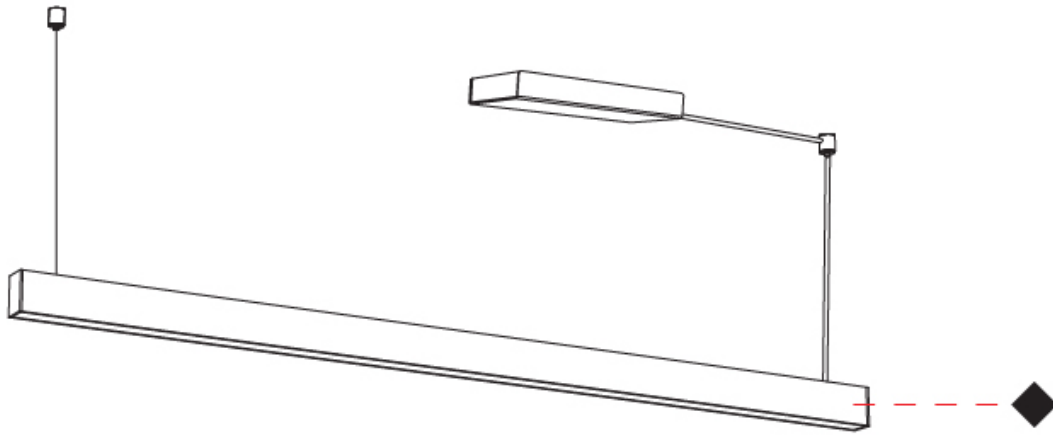

SQUARE SUSPENSION

D71037-

PROJECT _____

TYPE _____

SPECIFIER _____

QUANTITY _____

DATE _____

D