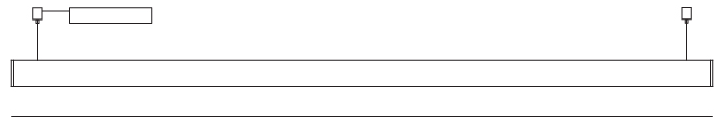

SQUARE SUSPENSION

D71038- -

base number
Color   Finish
Temperature   Options

1. To build a product code in our configurator select the specify button on the base model # product page
2. To build a manual product code on this datasheet choose from the options listed below in blue font and add the suffix to the base model #

GENERAL

Series: Square
Brand: Tunto
Division: Design
Mounting Type: Suspension
Mounting Location: Ceiling
Subcategory: Pendant

PHYSICAL

Shape: Abstract
Length (mm): 1640
Length (in): 64 ⁹/₁₆
Width (mm): 40
Width (in): 1 ⁹/₁₆
Height (mm): 60
Height (in): 2 ³/₈
Max. Overall Height (mm): 3060
Max. Overall Height (in): 120 ¹/₂
Light Distribution: Direct
Diffuser: PMMA - Opal
Fixture Finish: OAK / WAL / BLK
Fixture Material: Wood

ELECTRICAL

Lamp Type: LED
Input Wattage (W): 40.3
Total Output Wattage (W): 36
Dimming: Tri-Mode (Non-Dimming and Phase Dimming (120Vac only) and 0-10V Dimming)
Driver Included: Yes
Driver Location: Integrated
Driver Type: Constant Current - 500mA
Driver Class: Class 2
Input Voltage (V): 120 - 277
Constant Current (MA): 500

LED

Color Temperature (°K): 2700 / 3000 / 4000
Nominal Lumen (lm): 4320 (3000K)
CRI: >93 CRI
Lamp Life (hrs): 50000

OPTICAL

RATINGS AND CERTIFICATIONS

Certified By: Certified for North American Standards
IP rating: IP20
Glare Rating: ≤ 19

PROJECT
TYPE
SPECIFIER
QUANTITY
DATE

1640mm 64 ⁹/₁₆"

60mm 2 ³/₈"

40mm 1 ⁹/₁₆"