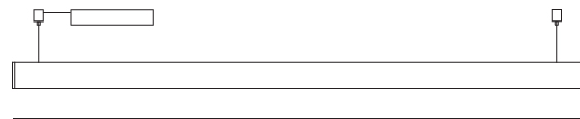

SQUARE SUSPENSION

D71037- -

base number
Color   Finish
Temperature   Options

1. To build a product code in our configurator select the specify button on the base model # product page
2. To build a manual product code on this datasheet choose from the options listed below in blue font and add the suffix to the base model #

GENERAL

Series: Square
Brand: Tunto
Division: Design
Mounting Type: Suspension
Mounting Location: Ceiling
Subcategory: Pendant

PHYSICAL

Shape: Abstract
Length (mm): 1340
Length (in): 52 ³/₄
Width (mm): 40
Width (in): 1 ⁹/₁₆
Height (mm): 60
Height (in): 2 ³/₈
Max. Overall Height (mm): 3060
Max. Overall Height (in): 120 ¹/₂
Light Distribution: Direct
Diffuser: PMMA - Opal
Fixture Finish: OAK / WAL / BLK
Fixture Material: Wood

ELECTRICAL

Lamp Type: LED
Input Wattage (W): 34.4
Total Output Wattage (W): 31
Dimming: Tri-Mode (Non-Dimming and Phase Dimming (120Vac only) and 0-10V Dimming)
Driver Included: Yes
Driver Location: Integrated
Driver Type: Constant Current - 500mA
Driver Class: Class 2
Input Voltage (V): 120 - 277
Constant Current (MA): 500

LED

Color Temperature (°K): 2700 / 3000 / 4000
Nominal Lumen (lm): 2960 (3000K)
CRI: >93 CRI
Lamp Life (hrs): 50000

OPTICAL

RATINGS AND CERTIFICATIONS

Certified By: Certified for North American Standards
IP rating: IP20
Glare Rating: ≤ 19

PROJECT
TYPE
SPECIFIER
QUANTITY
DATE

1340mm 52 ³/₄"

40mm 1 ⁹/₁₆"

60mm 2 ³/₈"