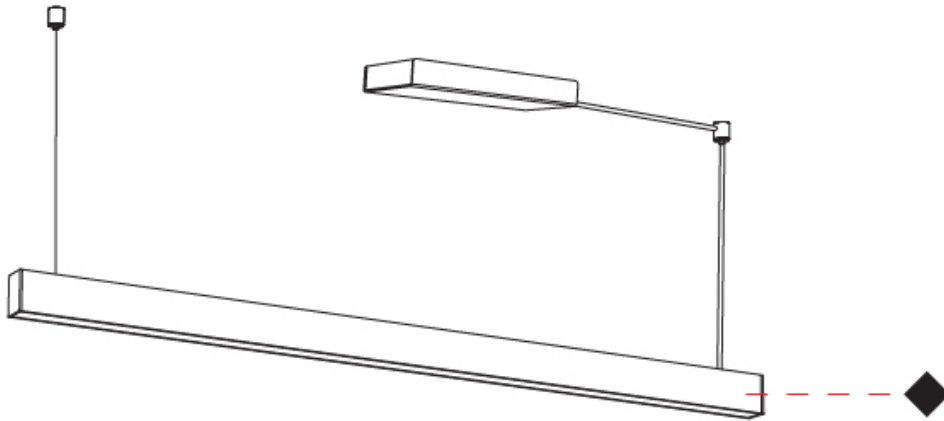

SQUARE SUSPENSION

D71036-

PROJECT

TYPE

SPECIFIER

QUANTITY

DATE

D